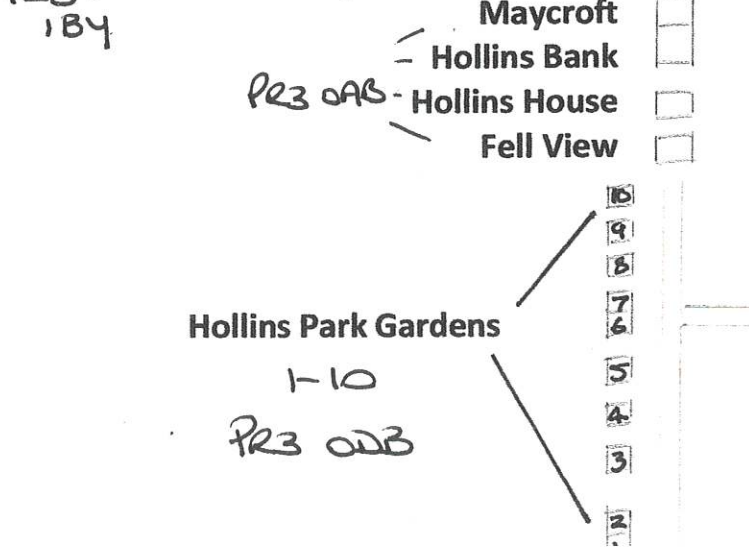

PR3 OBS
 Threshers Court
 1-18

Sunning
 Holling

Steps
 Lane

Whinney Brow Lane

Lancaster M6 Services
 Travelodge
 ←
 LA2 9DU

Lancaster

Not to scale

- Fellfield
- PR3 OAA - Anns Lea
- Grasmere
- PR3 OAA - Greycott Scar Ghyll
- By the Way
- Daisy Bank
- Ivy Bank
- Laurella
- Stone Pit Cottage
- Wyresdale
- Sefton Villa
- Westdene
- Claremont
- Mardale
- The Rowans
- Thornwood House
- Rosshill
- Old Broadgate
- Nannybyll
- The Burrow
- Ashdell
- Conder Mount

PR3 OFR 1-8
PR3 OFA

- PR3 184 - Cleaveley House Farm
- Carolina
- Maycroft
- Hollins Bank
- PR3 OAB - Hollins House
- Fell View
- Hollins Park Gardens 1-10
- PR3 OAB

Haightlands Lane PR3 OFN

- Sunny Lea
- Mabil
- Lynwood - PR3 OAA
- Belvedere
- The Meadows PR3 OAF
- 1 2 4 6
- 1 2 3 4 5 6 7 8 9 10
- The Square or 1-10
- Hollins Hill PR3 OAB
- 1 2
- Primrose Villa - PR3 OAB
- The Hollins - PR3 OAB